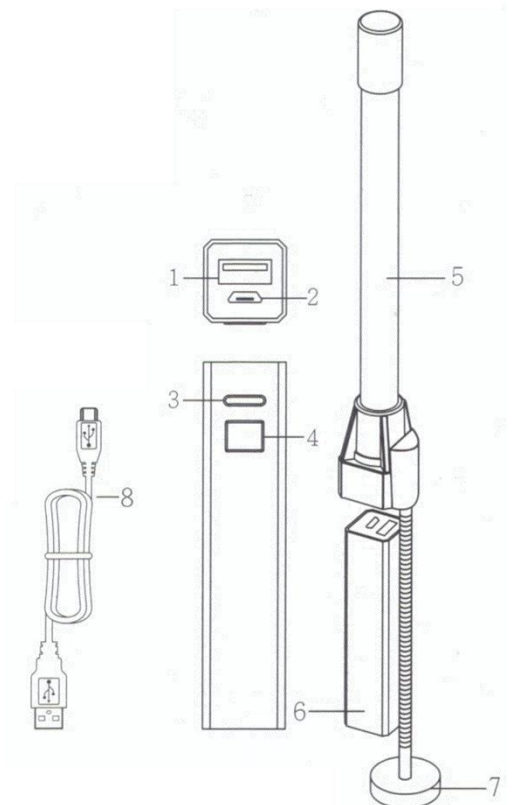

Warning lighting for emergency

Climbing and camping

Power bank

Indoor lighting or table light

MORE AND MORE...

vs.

Components

1. USB port
2. Micro USB port
3. Indicating light
4. Switch
5. LED tube light (Illuminating body)
6. Handle (Power bank)
7. Strong magnet with bendable metal tube
8. USB cable

Specifications

LED color	White light 、 blinking red light
Input	5 V 、 1 A (Micro USB)
Output	5 V 、 1 A (USB)
Power	7.8 W
Capacity	2,600 mAH
Dimension	24 × 24 × 300 mm
Parts	PCB 、 Aluminum 、 Iron 、 Li-ion Battery 、 Plastic

Instructions

1. The first-time switch press is the mode to power white light (indicating light shows continuous blue signal), and the second-time press is the mode to power blinking red light (indicating light shows blinking blue signal). Finally, the third-time press means a switch-off.
2. It takes about 3 hours to be charged fully. After a full charge, the white light only could continue working 3 hours roughly, but blinking red light only could extend to 6 hours roughly.
3. Indicating light showing red signal means under charging.
4. Indicating light showing blue signal means a full charge.
5. Switch button showing red signal means lack of power, please charge it before continuous or next use.
6. Depending on various demands, you could install the magnet with bendable metal tube altogether to well fix it onto every iron surface.