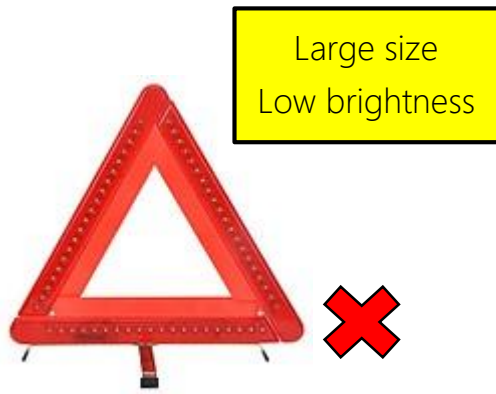

Warning lighting for emergency

Climbing and camping

Power bank

Indoor lighting or table light

MORE AND MORE...

vs.

Components

1. USB port
2. Micro USB port
3. Indicating light
4. Switch
5. LED tube light (Illuminating body)
6. Handle (Power bank)
7. Strong magnet with bendable metal tube
8. USB cable

Specifications

LED color	White light 、 blinking red light
Input	5 V 、 1 A (Micro USB)
Output	5 V 、 1 A (USB)
Power	7.8 W
Capacity	2,600 mAH
Dimension	24 × 24 × 300 mm
Parts	PCB 、 Aluminum 、 Iron 、 Li-ion Battery 、 Plastic

Instructions

1. The first-time switch press is the mode to power white light (indicating light shows continuous blue signal), and the second-time press is the mode to power blinking red light (indicating light shows blinking blue signal). Finally, the third-time press means a switch-off.
2. It takes about 3 hours to be charged fully. After a full charge, the white light only could continue working 3 hours roughly, but blinking red light only could extend to 6 hours roughly.
3. Indicating light showing red signal means under charging.
4. Indicating light showing blue signal means a full charge.
5. Switch button showing red signal means lack of power, please charge it before continuous or next use.
6. Depending on various demands, you could install the magnet with bendable metal tube altogether to well fix it onto every iron surface.